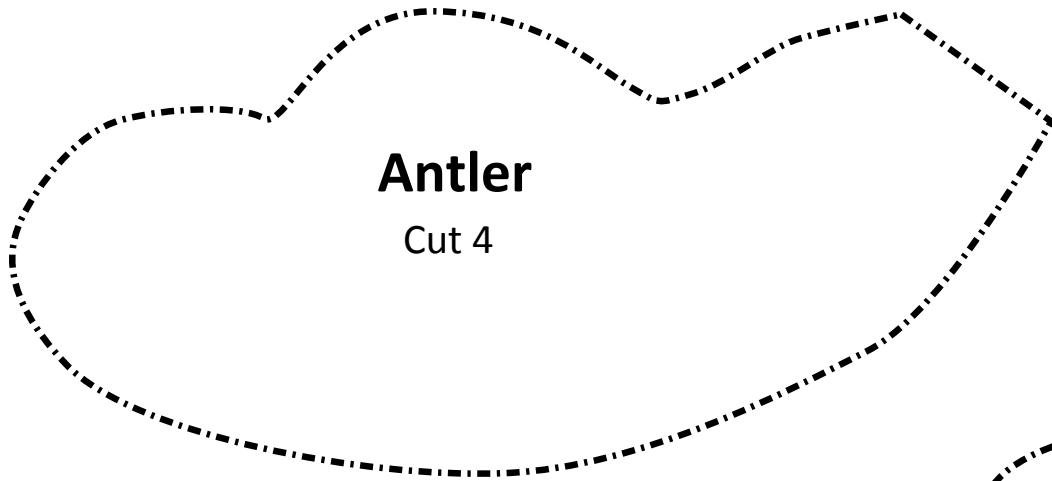

Moose Sock Puppet Pattern Pieces

Antler

Cut 4

Tongue

Cut 1

Ear

Cut 2

Face

Cut 1

**Inner
Eye**

Cut 2

**Outer
Eye**

Cut 2